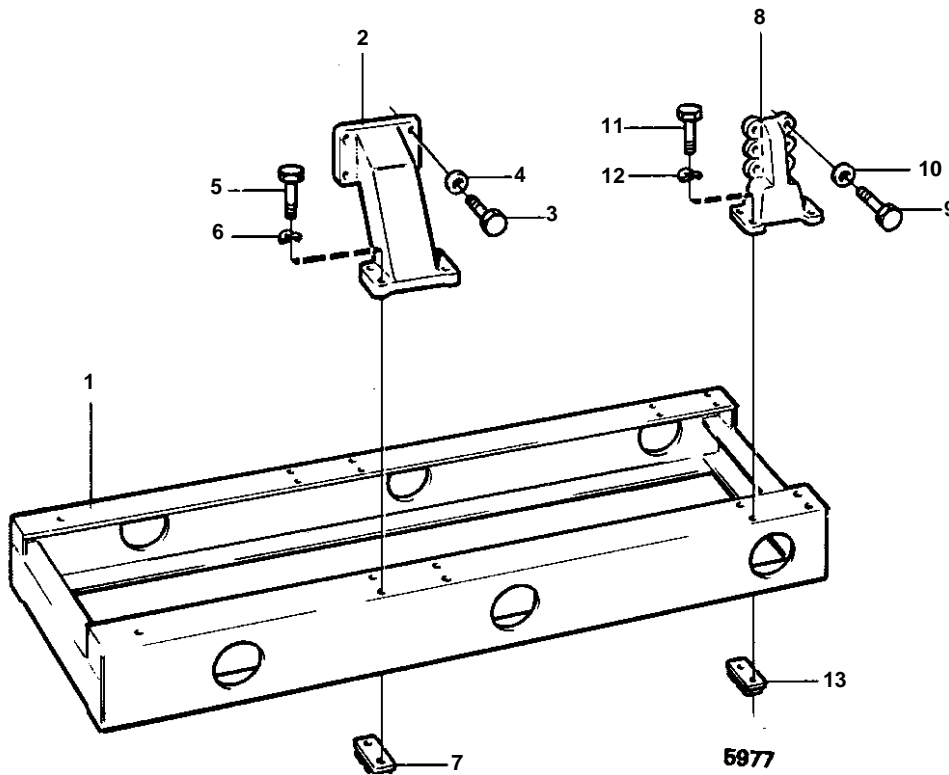

TID121FP

TID121FP

REF	PART NO.	QTY	DESCRIPTION
1	847398	1	Frame
2	823534	2	Bracket
3	955580	8	Screw
4	941911	8	Spring washer
5	955346	8	Screw
6	940280	8	Spring washer
7	845883	4	Plate
8	843070	2	Bracket
9	955561	12	Screw
10	940280	12	Spring washer
11	955342	8	Screw
12	940280	8	Spring washer
13	845905	4	Nut plate